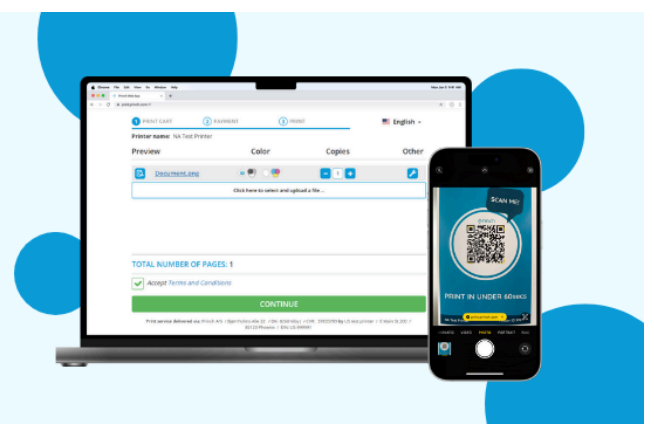

Coalville Branch

Impresión Inalámbrica

princh | ENVISIONWARE®