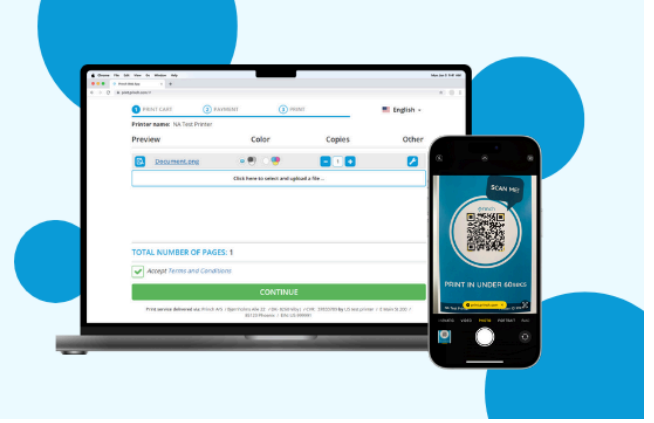

Coalville Branch

Wireless Printing

princh | ENVISIONWARE®

Scan the QR code or open a browser and go to <https://print.princh.com/?pid=107974>

Upload your document(s) and adjust your settings.

After selecting continue, enter your email address.

Enter your email address at the Print Release Station in the library. Staff can assist you if needed. Black and white printing costs \$.10 a page, and color printing costs \$.50 a page.

Coalville Branch